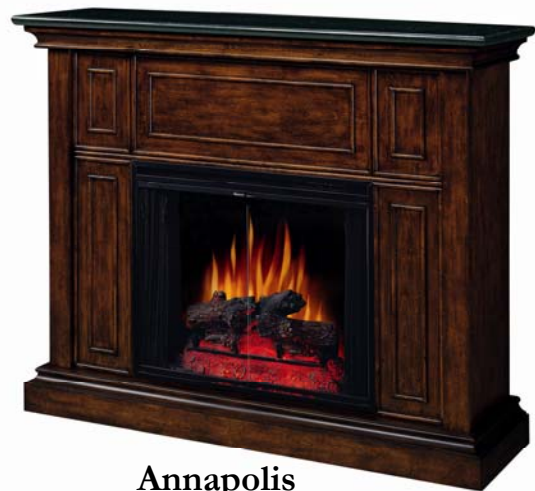

Annapolis

If you would like more information about this topic, or to schedule an interview, please call Alexia Rouquette at 561.665.8093 or e-mail ARouquette@twinstarhome.com